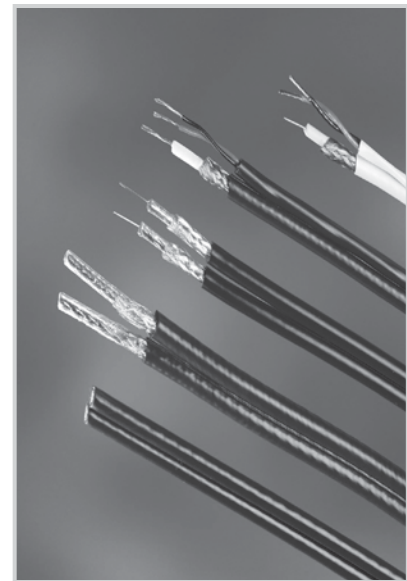

Siamese Coaxial Cable

Available with either dual coaxial cables or coaxial cable with a twisted pair and also in a plenum-rated design for installation in a drop ceiling or a raised floor.

These cables are easier to install than standard coaxial cables and are ideal for dual Direct Broadcast System (DBS) applications where one dish is used to serve two receivers. They also are critical for satellite hookup where a powered-pair cable is desired. Other applications for these coaxial cables include sound and security surveillance cameras where the coaxial cable transmits the audio/video signal and the twisted pair is used to control the pan and tilt function of the closed-circuit television (CCTV) camera.

Part No.	Description	AWG	Conductor	Shield	Ohms	Jacket	Nom. O.D. (in)	Weight (lbs/M-ft)
2C18WI6DUAL	RG-6 - CATV	18	Solid CCS	Foil + 60% Alum. Braid	75	PVC	.270 x .595	60
3C18B1RG6U	RG-6 - CATV	18	Solid BC	Foil + 95% TC Pair 18 Stranded Unshielded	75	PVC	.270 x .493	78
2C20W159US	RG-59 - Dual CATV	20	Solid CCS	Foil + 67% Alum. Braid	75	PVC	.242 x .498	60
3C22X759U	RG-59 - CATV	22	Stranded BC	95% BC with Foil on	76	PVC	.242 x .445	75
3C20X159U1	RG-59 - CATV	20	Solid BC	95% BC	75	PVC	.238 x .440	75
3C20B059UP	RG-59 - CMP	20	Solid BC	95% BC	75	Plenum	.200 x .383	53